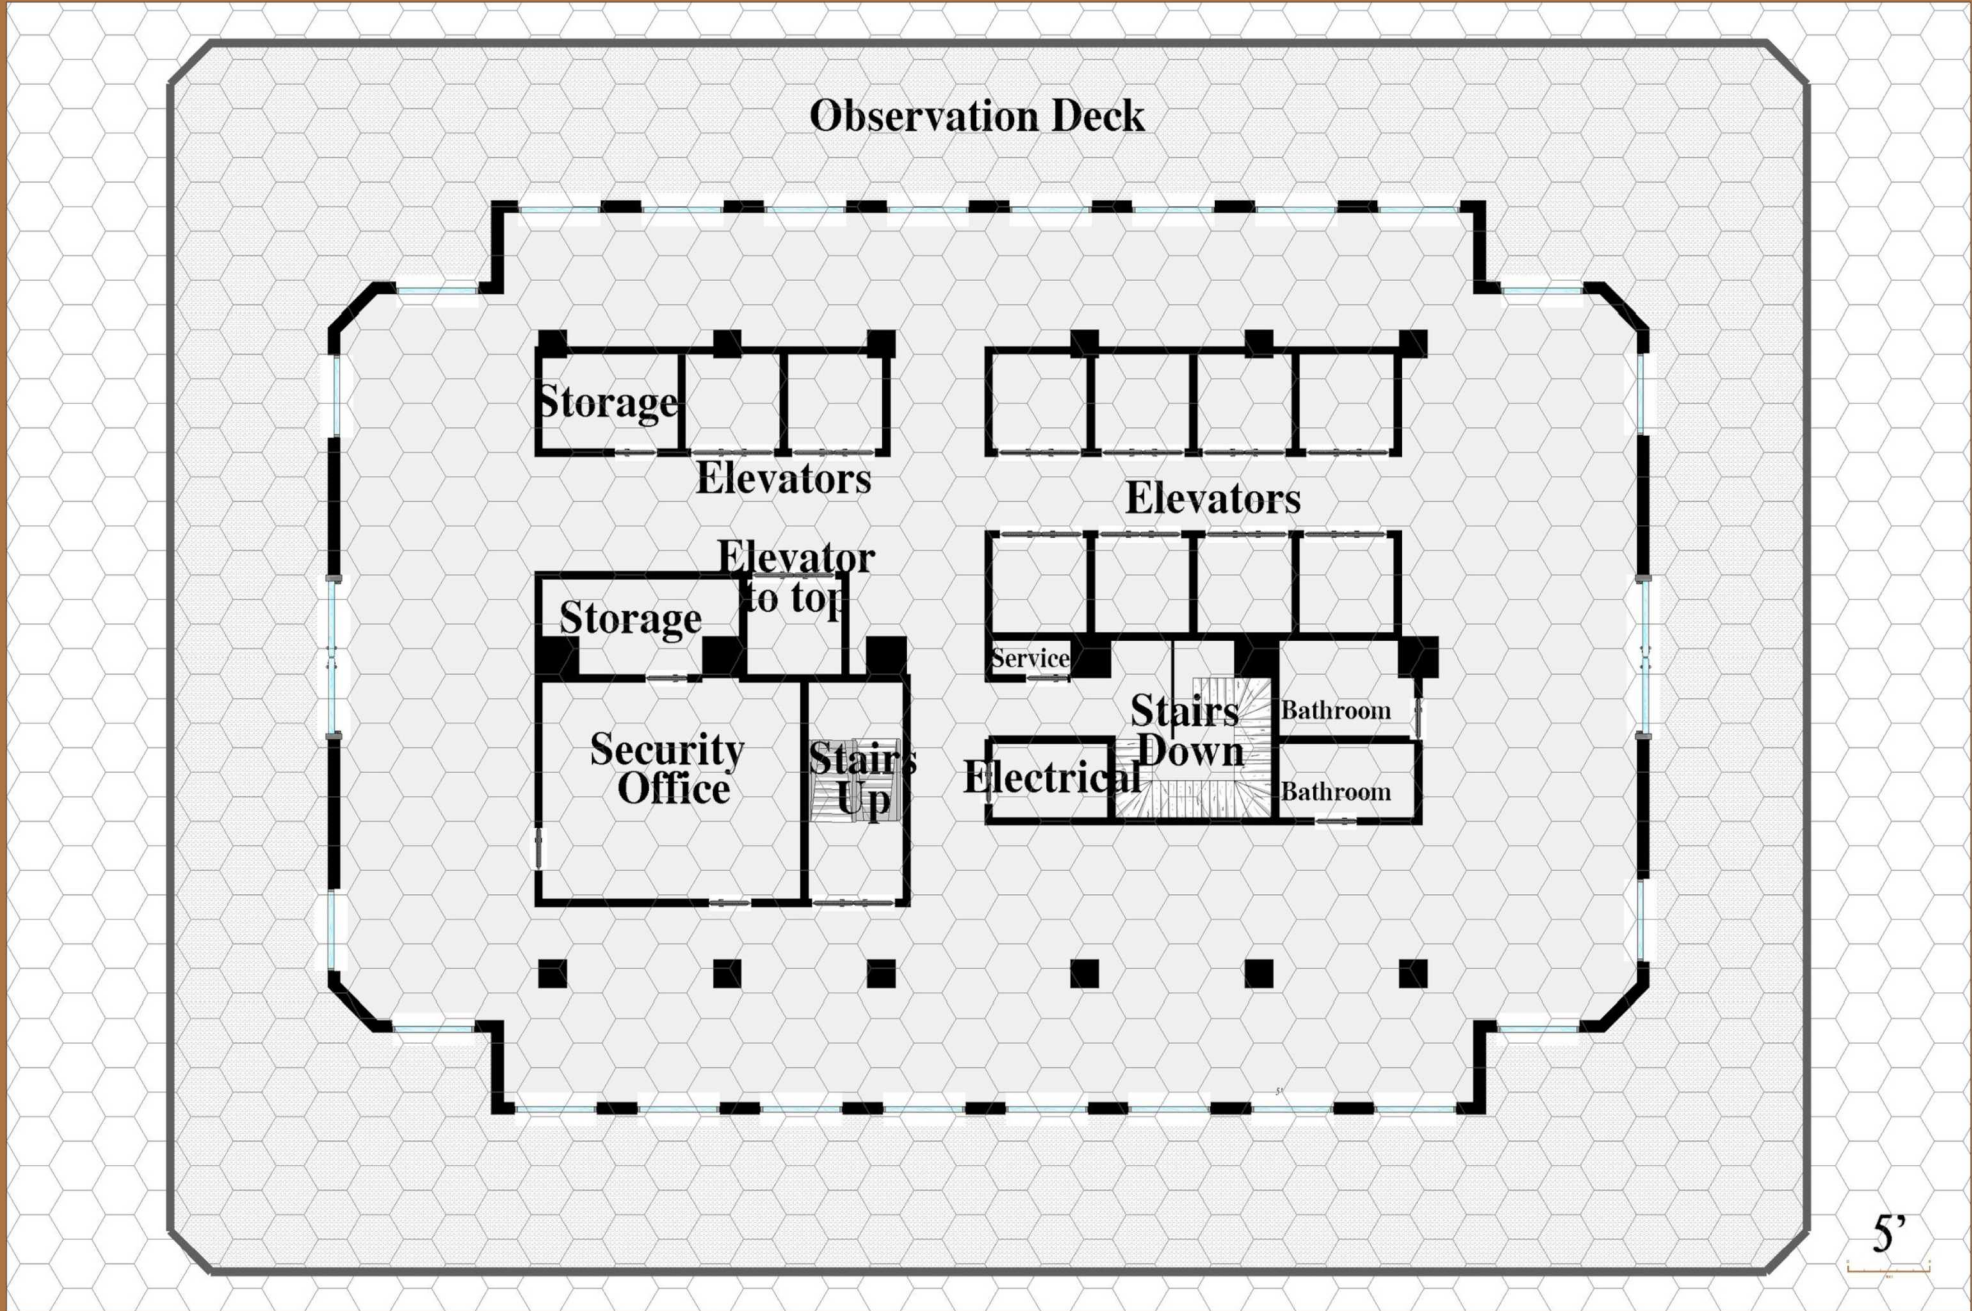

# 1937: The Abyssinia Affair

Supplemental Maps  
and Gridded Floorplans

PAST  ADVENTURES

**Bayonne Refineries (10-yard hexes)**

Empire State Building 86th Floor (1 yard hexes)

Empire State Building 86th Floor (5'-foot squares)

**Empire State Building 102nd Floor  
1-yard hexes**

**Empire State Building 102nd Floor  
5-foot squares**

1 yard hexes

### St. John's Lodge Ground/First Floor

5-foot squares

**St. John's Lodge Ground/First Floor**

1 yard hexes