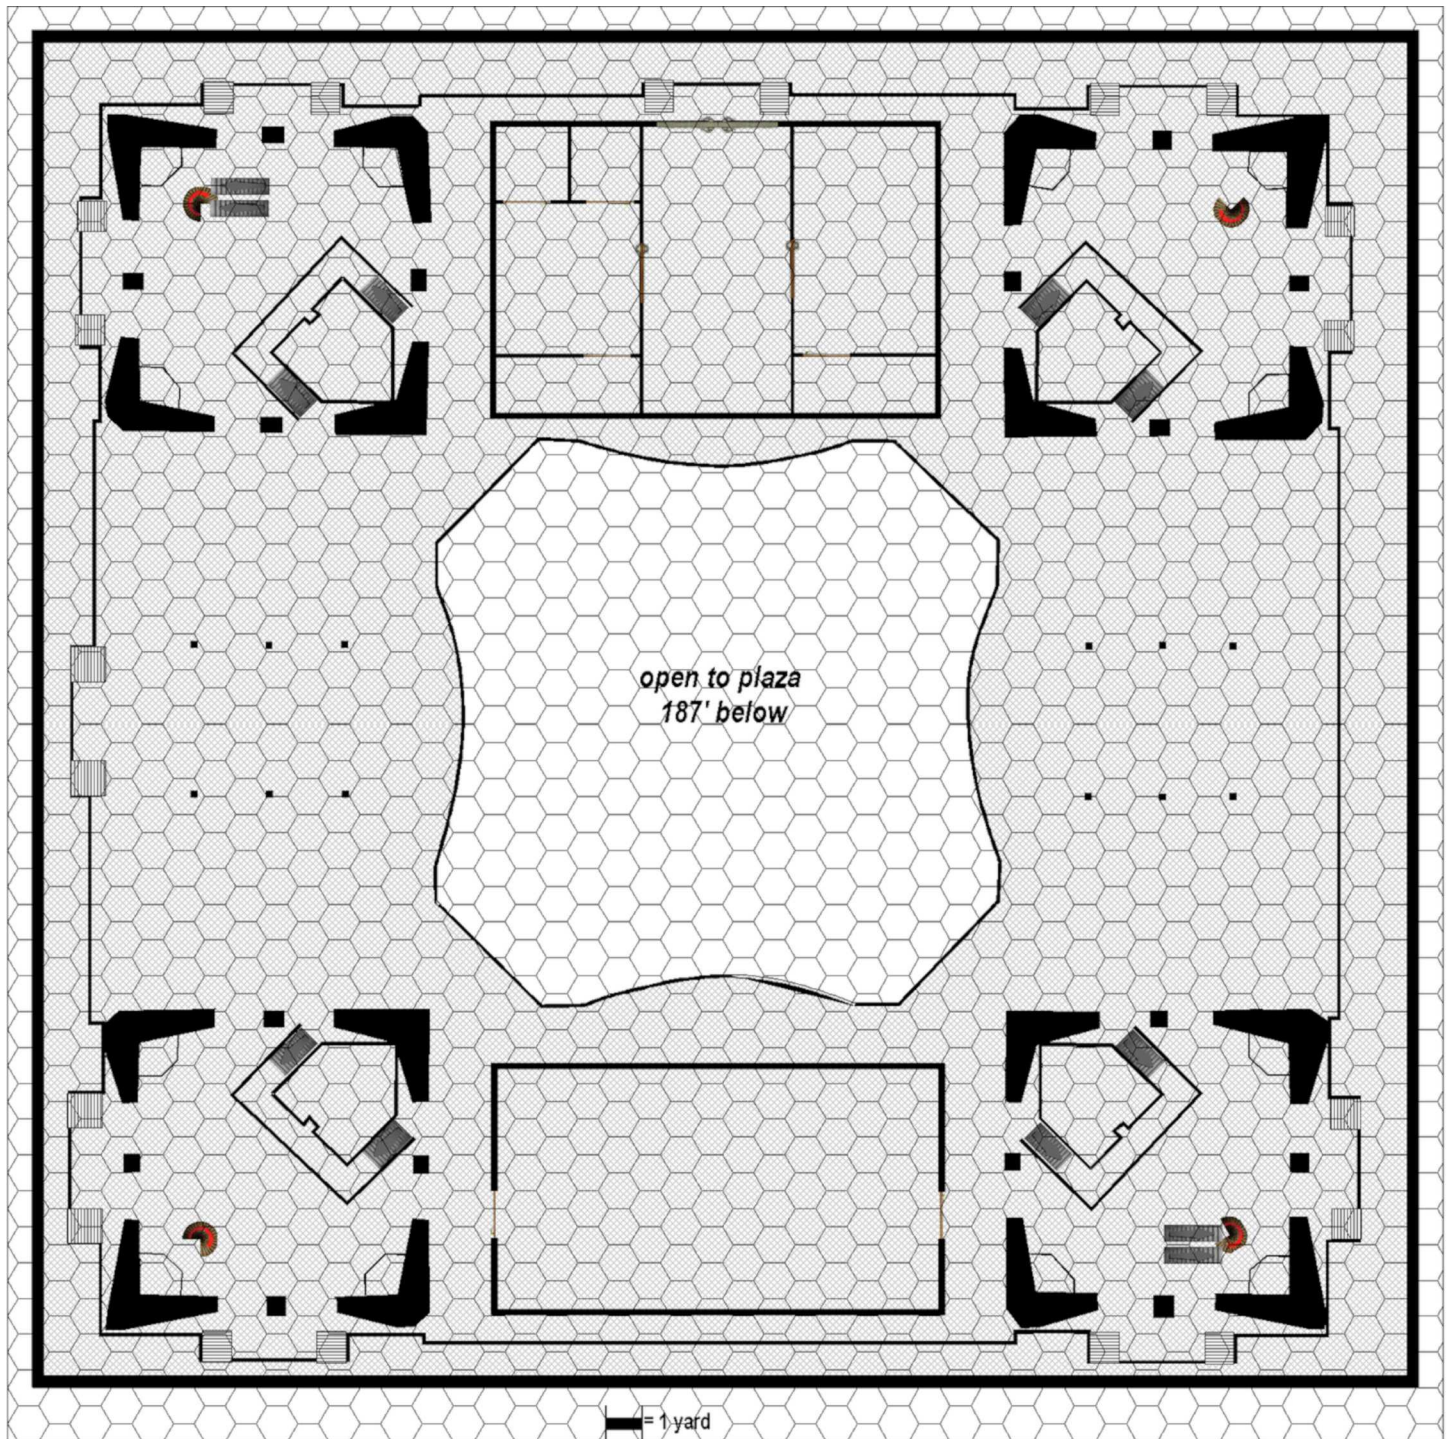

### St. John's Lodge Ground/First Floor

5-foot squares

**St. John's Lodge Ground/First Floor**

1 yard hexes

### St. John's Lodge Second Floor

5-foot squares

### St. John's Lodge Second Floor

1 yard hexes

5-foot squares

St. John's Lodge Third Floor

1 yard hexes

### Eiffel Tower, First Level Platform

5-foot squares

**Eiffel Tower, First Level Platform**

1-yard hexes