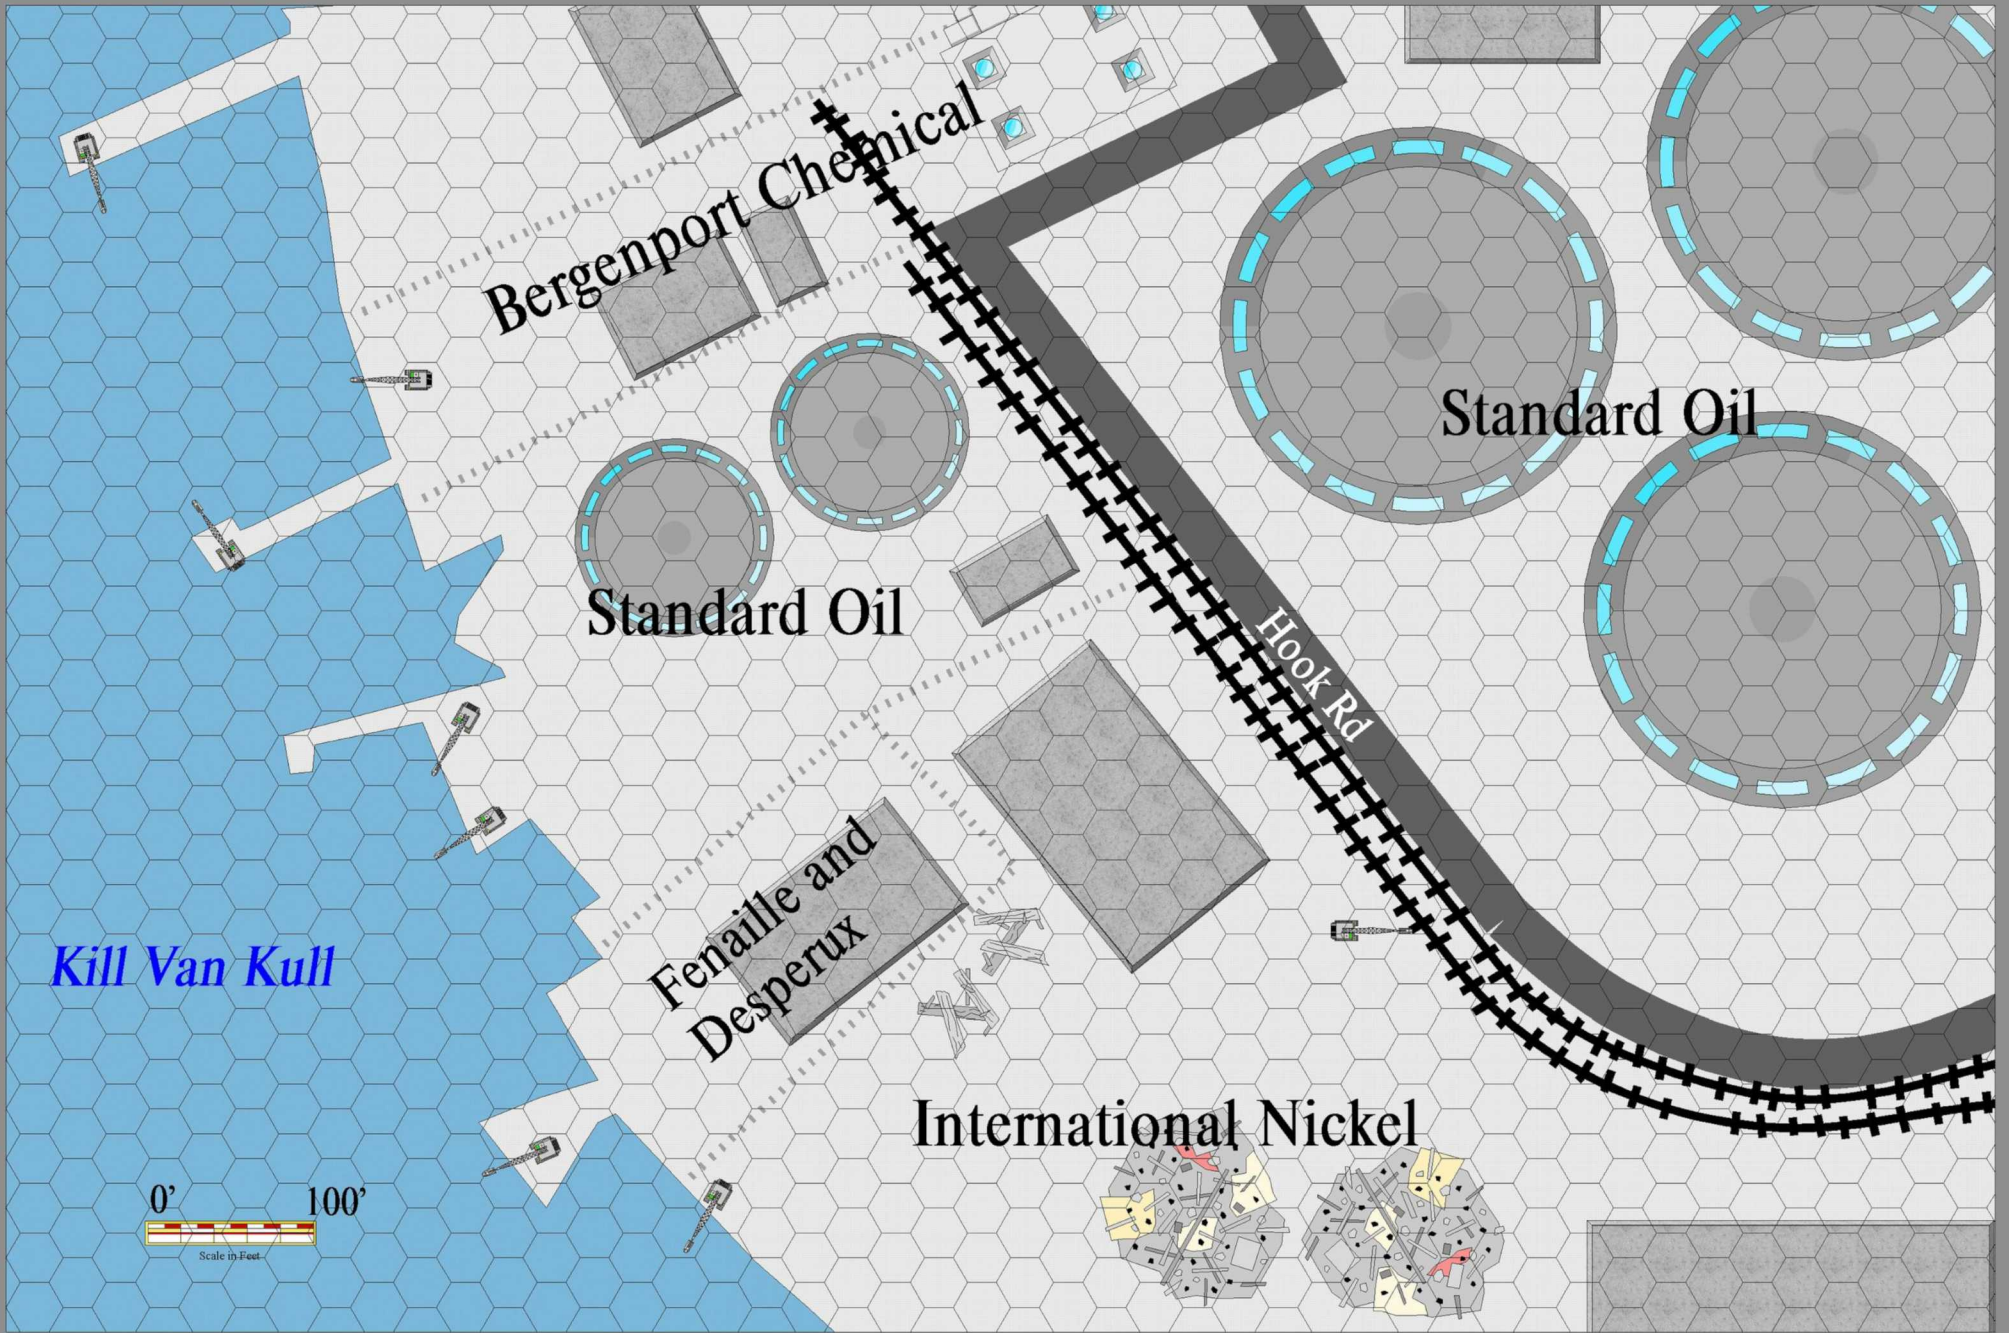

# 1937: The Abyssinia Affair

Supplemental Maps  
and Gridded Floorplans

PAST  ADVENTURES

**Bayonne Refineries (10-yard hexes)**

Empire State Building 86th Floor (1 yard hexes)

Empire State Building 86th Floor (5'-foot squares)

**Empire State Building 102nd Floor  
1-yard hexes**

**Empire State Building 102nd Floor  
5-foot squares**

1 yard hexes

# Lake Tana Region, Ethiopia

LAKE TANA Scale 1:250,000

RELIABILITY DIAGRAM

Reference table with symbols for roads, rivers, and other features. Includes a date stamp: NOV 15 1944 and JAN 16 1943.

REFERENCE: Roads, Principal; Other; Trains; Ferries; Canals and Cattle tracks; Towns and Principal Centres; Administrative Posts; Native Villages; Masses; Areas of Tribal Names; Rivers known to be permanent; Other and intermittent; Springs, waterfalls, wells, permanent.