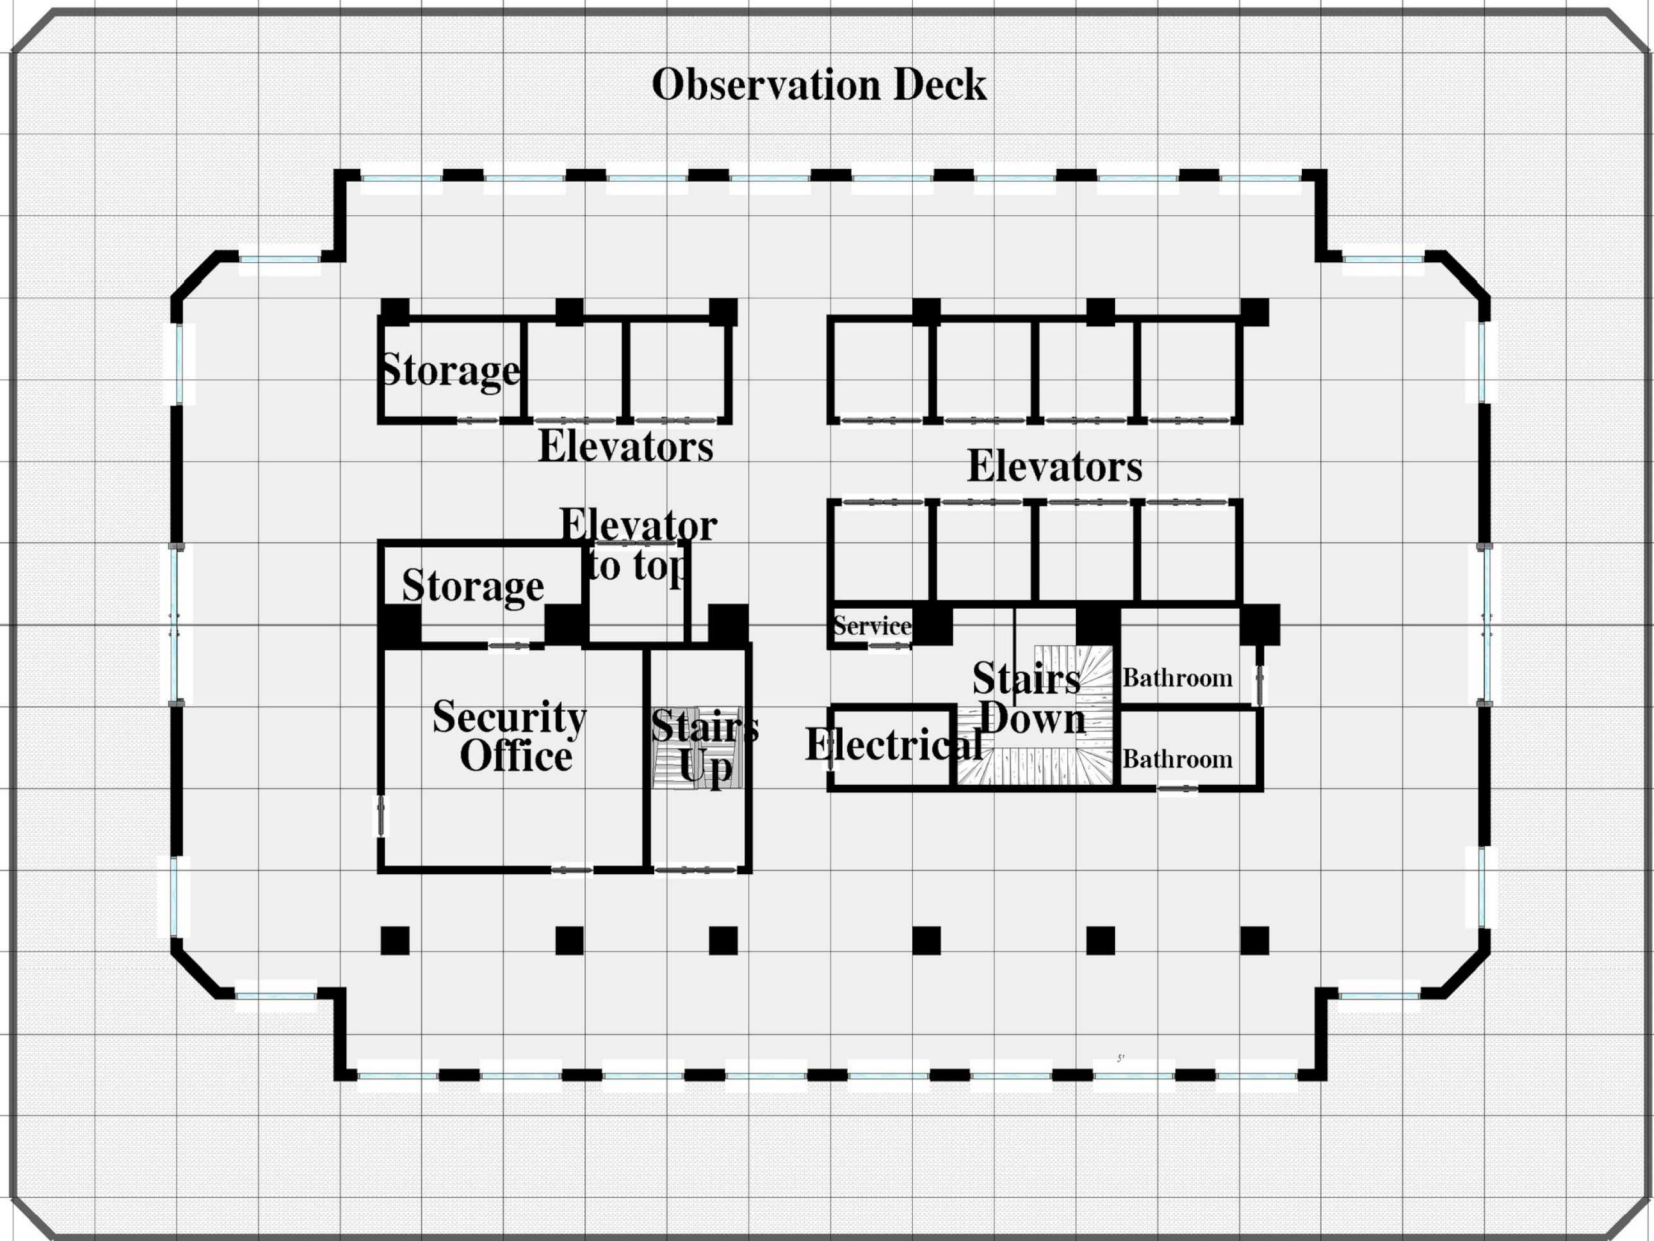

# 1937: The Abyssinia Affair

Supplemental Maps  
and Gridded Floorplans

PAST  ADVENTURES

**Bayonne Refineries (10-yard hexes)**

Empire State Building 86th Floor (1 yard hexes)

Empire State Building 86th Floor (5'-foot squares)

**Empire State Building 102nd Floor  
1-yard hexes**

**Empire State Building 102nd Floor  
5-foot squares**

1 yard hexes

### St. John's Lodge Ground/First Floor

5-foot squares

**St. John's Lodge Ground/First Floor**

1 yard hexes