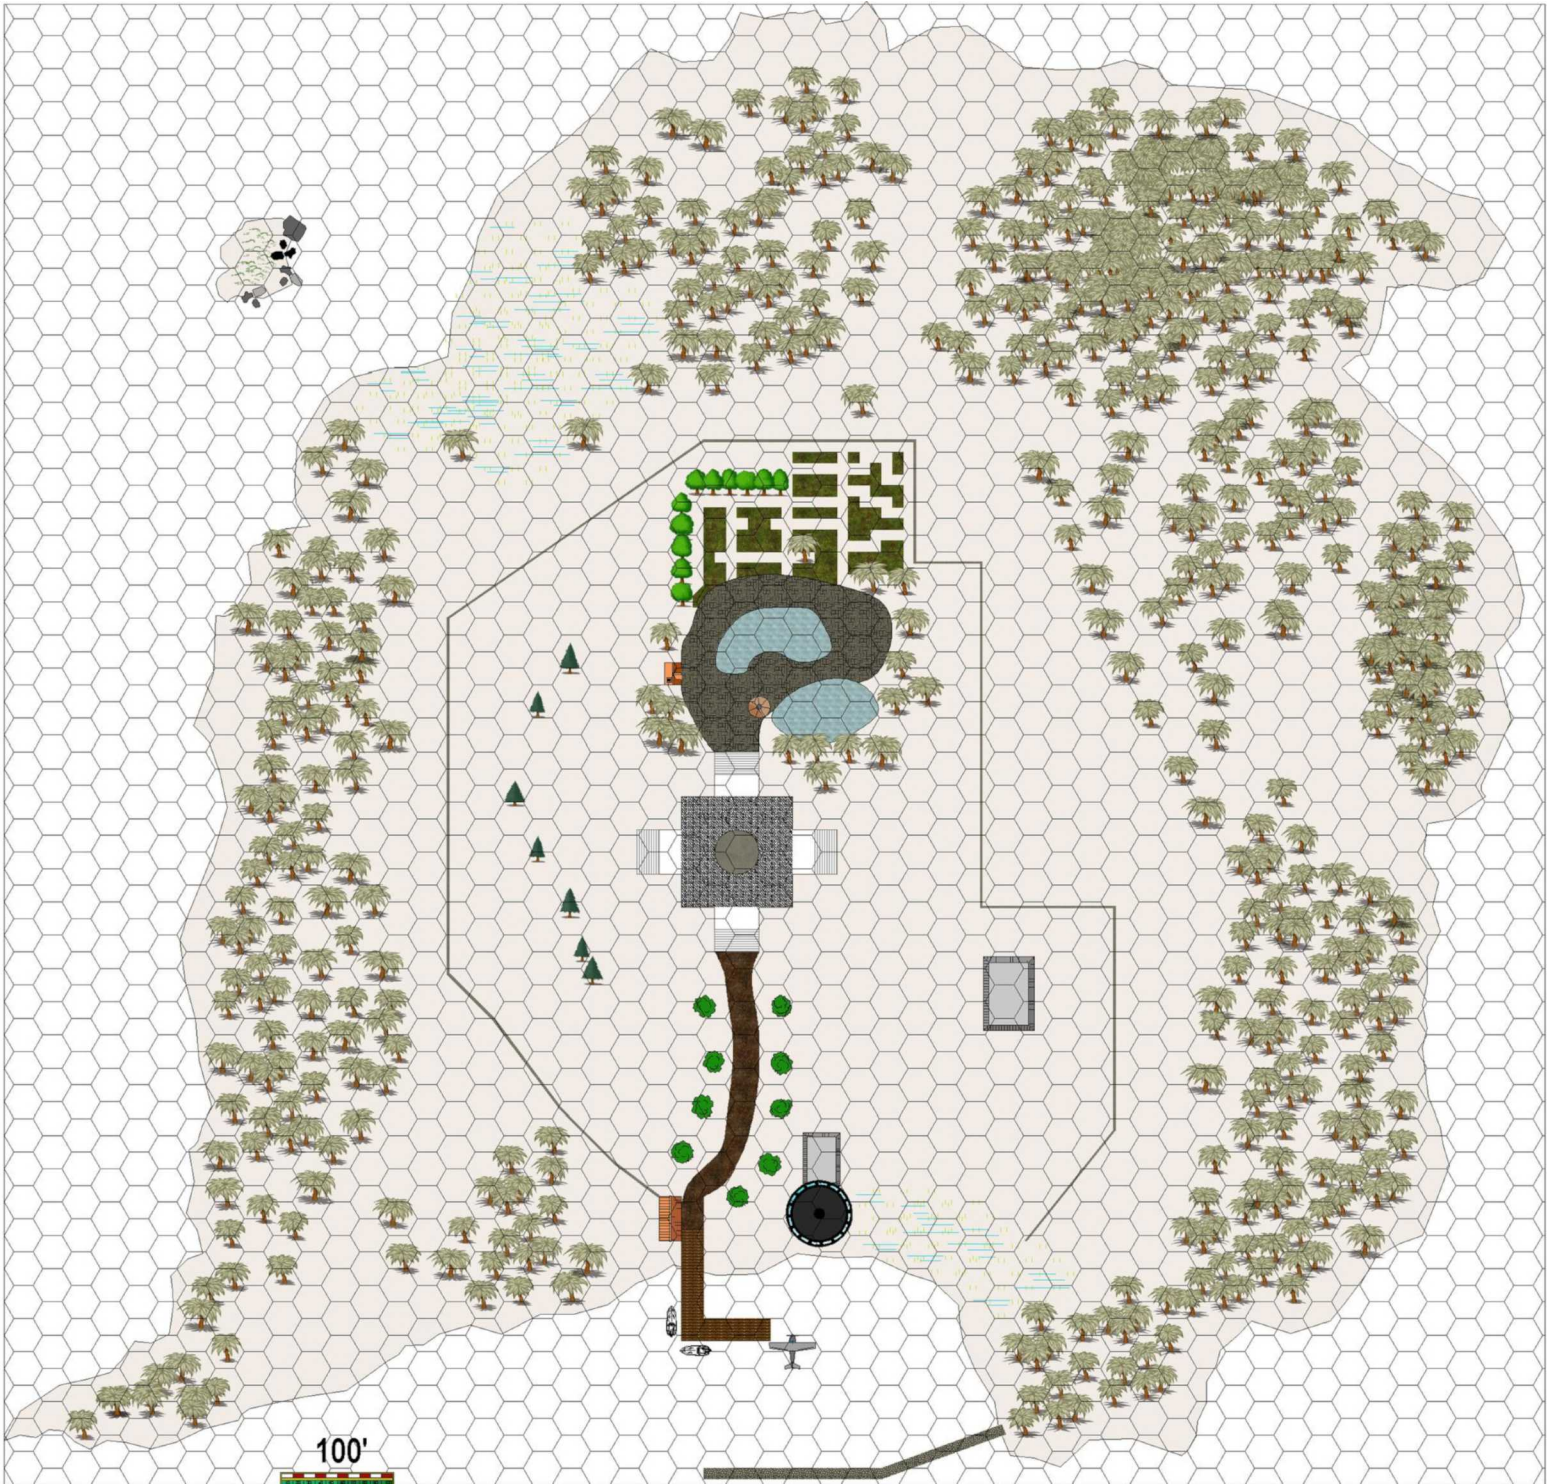

### Eiffel Tower, First Level Platform

5-foot squares

**Eiffel Tower, First Level Platform**

1-yard hexes

### Eiffel Tower, Second Level Platform

5-foot squares

**Eiffel Tower, Second Level Platform**

10-yard hexes

**Isola dei Fenicotteri**

1-yard hexes

### Il Antico's Villa

5-foot squares

**Il Antico's Villa**

# Lake Tana Region, Ethiopia